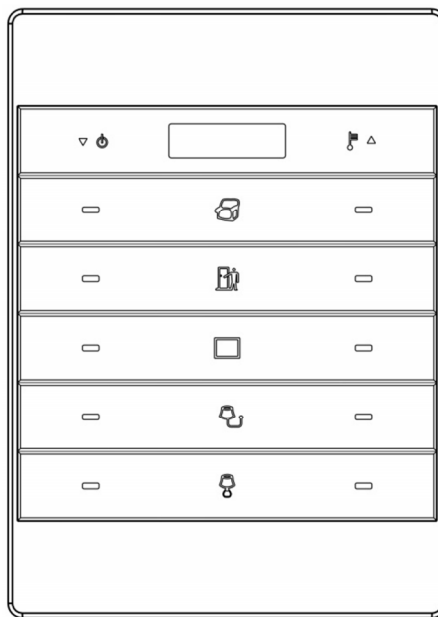

TIS Mars Panel 10 Gangs with Thermostat

Model: MRS-AC10G

Data Sheet Rev 1.1

Safety instructions

Electrical equipment may only be installed and fitted by electrically skilled persons. Failure to observe the instructions may cause damage to the device and other hazards. These instructions are an integral part of the product, and must remain with the end customer.

Basic information

This device is a product of the TIS system. It is a wall mount Panel with 12 buttons thermostat and OLED screen that can be programmed to control lights, air condition, scenes, curtain, TV, and all other devices on the same TIS network, technical knowledge obtained in TIS training courses is a prerequisite to proper understanding how to install device. Advanced Programming knowledge about software obtained in the advanced training courses.